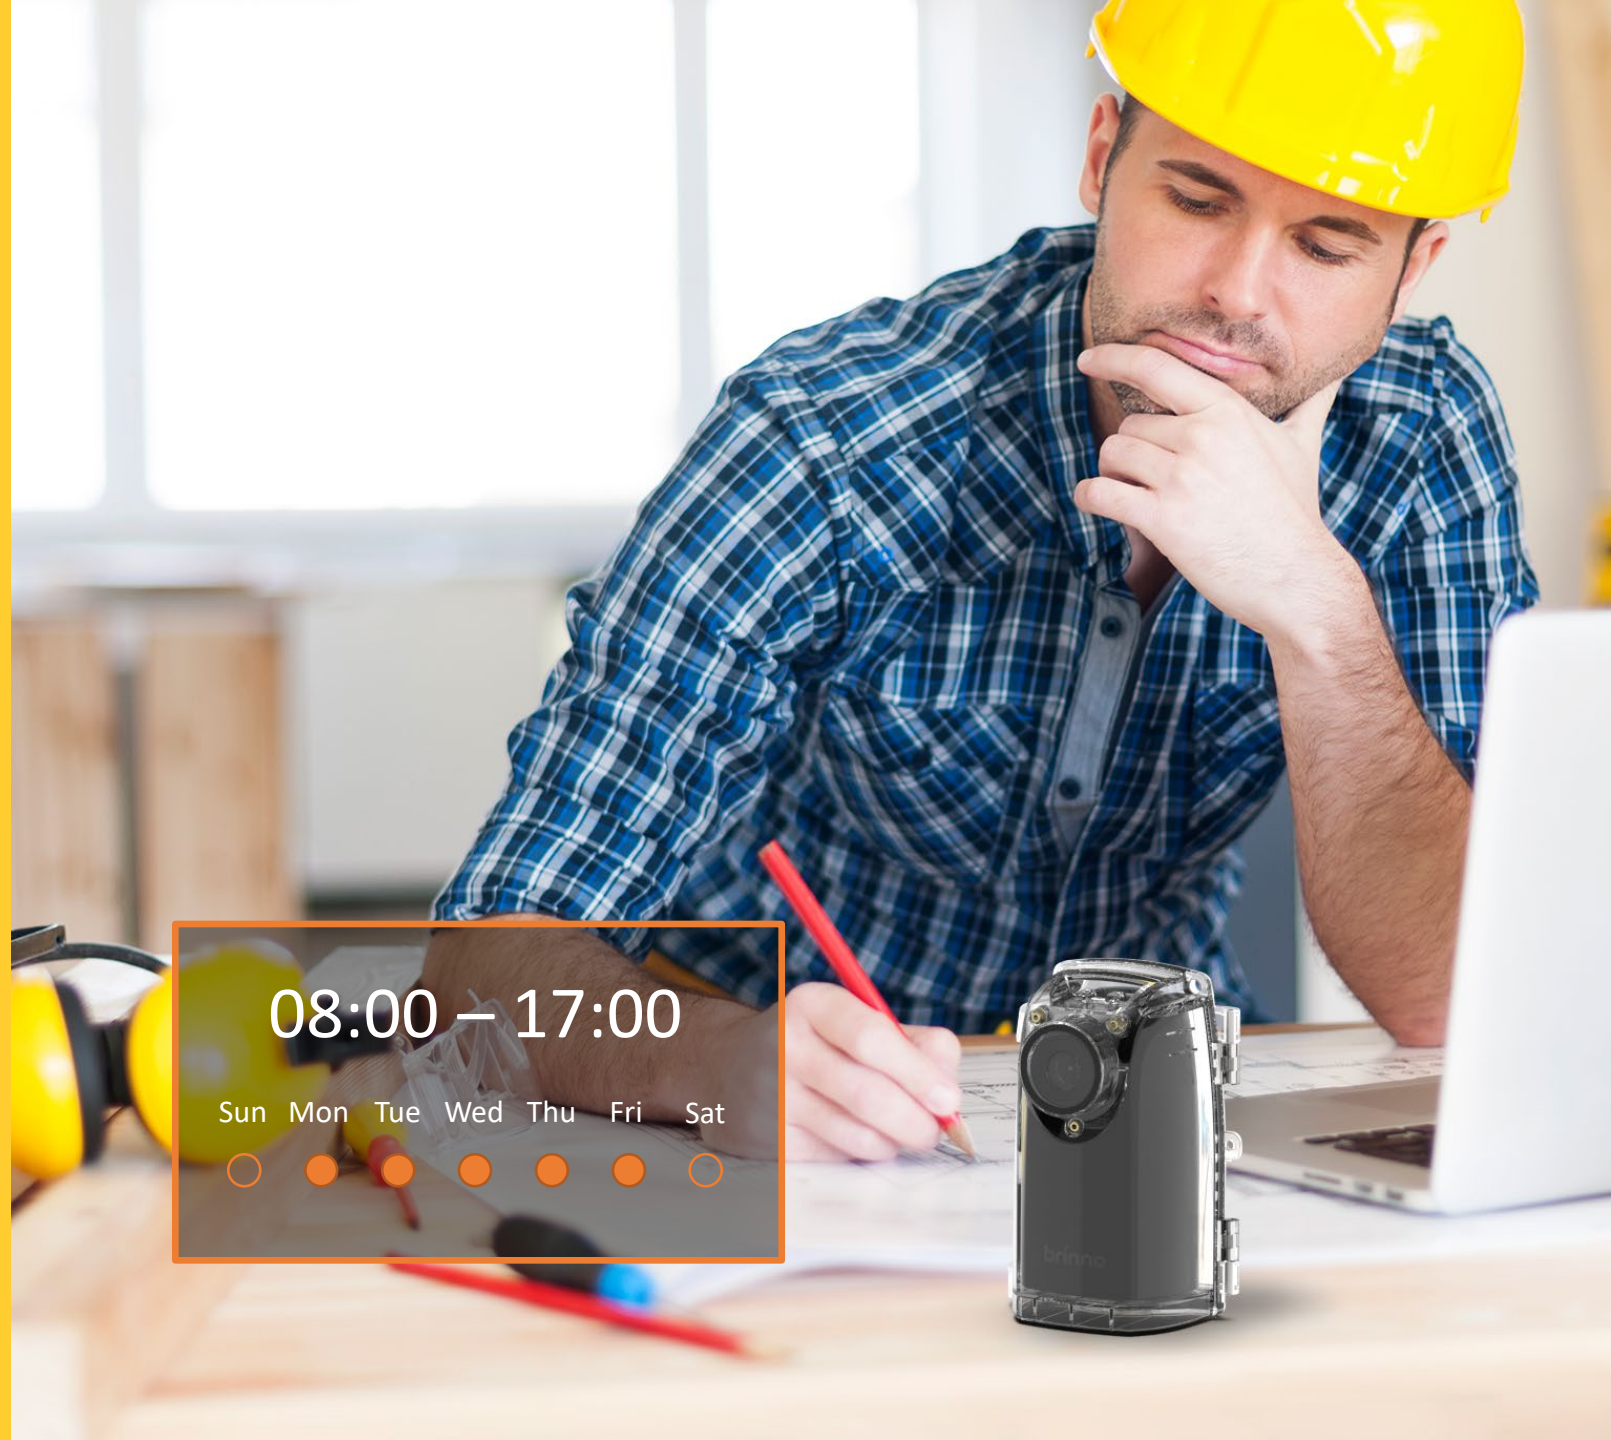

Feature 1.

Easy Time Lapse

Effortlessly create professional quality time lapses. Images are auto-processed into a ready-to-share video. Only record during working hours and eliminate the need for post-editing by setting up a filming schedule.

08:00 – 17:00

Sun Mon Tue Wed Thu Fri Sat