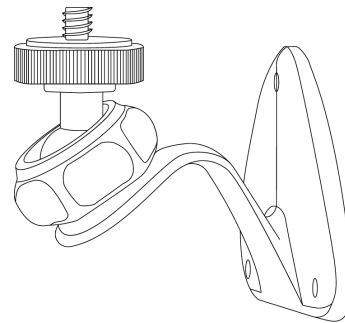

# In the Box(BCC300-M)

Time Lapse Camera  
TLC300

Waterproof Housing  
ATH120

Lens Cover

4 AA Batteries

Wall Mount  
AWM100

Bungee Cords (x2)

Micro USB Cable

SD Card

Drywall Anchor

Screws

Quick Guide